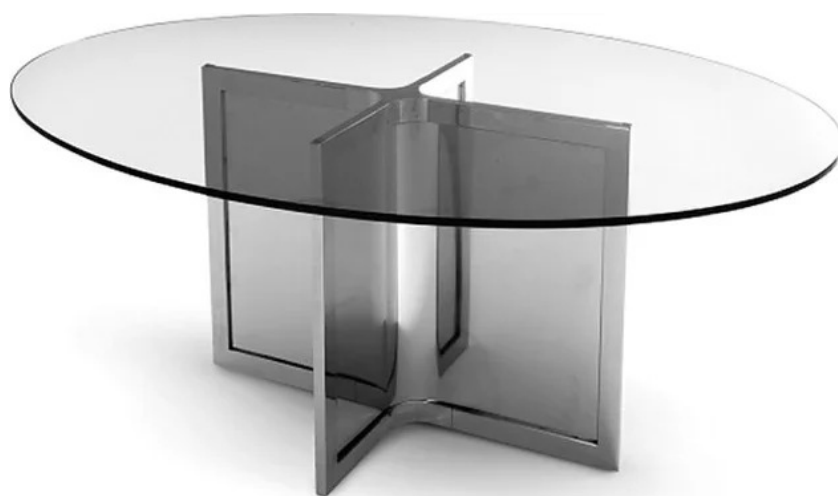

# Raj 4

---

Ricardo Bello Dias

2008

Table with one base with 15mm transparent or extralight glass top. Bright stainless steel base with bright steel insert. Chromed aluminium central joint.

## Dimensioni / size

Cm (Ø x H)

0 x 74

0 x 74

0 x 74

140 x 74

150 x 74

160 x 74